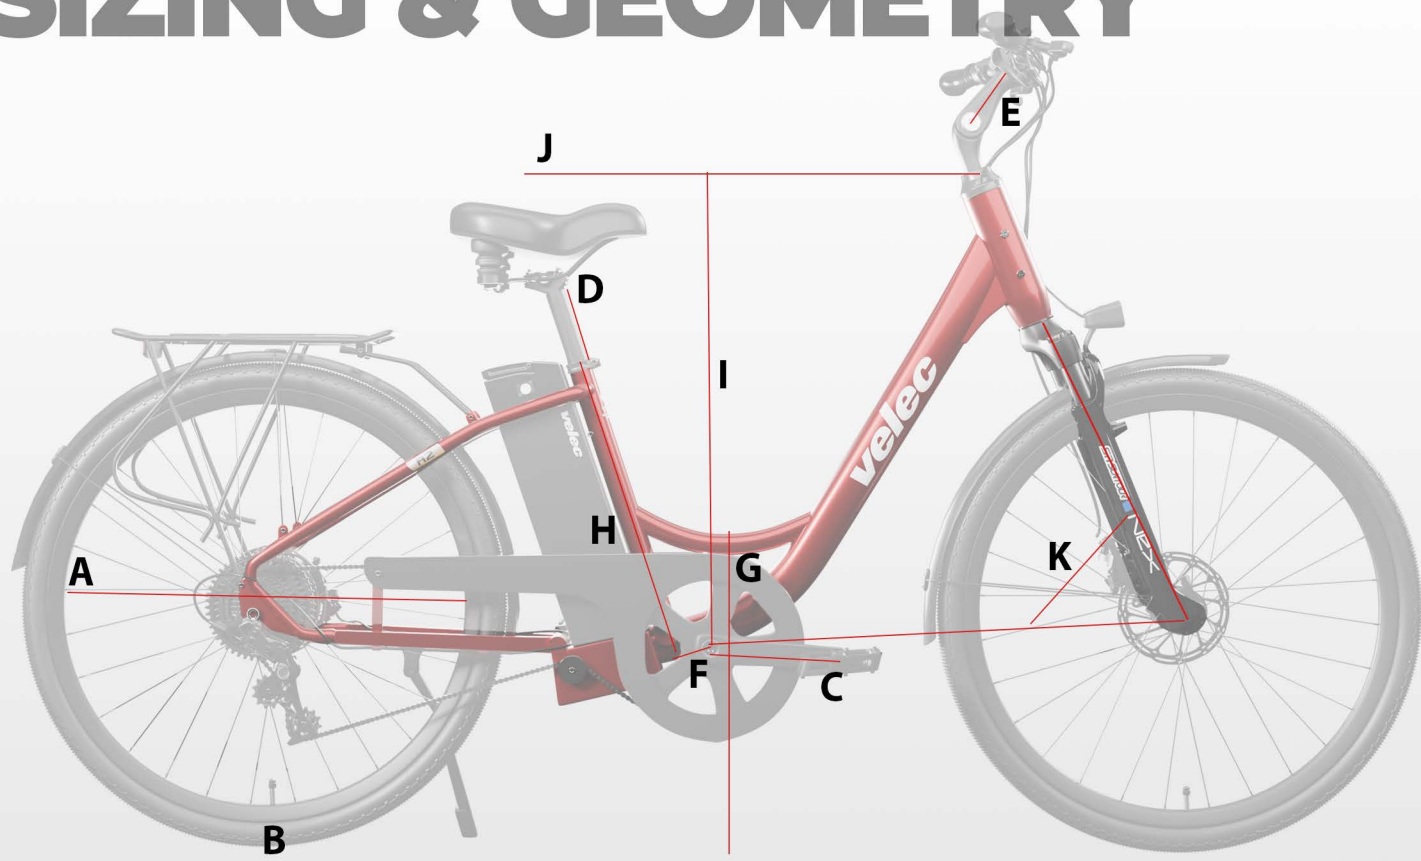

A2 2024

SIZING & GEOMETRY

A2 : One Size For Cyclists from 5ft4 to 5ft10

A	Wheel Diameter	26 in / 660.4 mm
B	Wheel Base	48.1 in / 1221.77mm
C	Crank Arms Length	6.69 in / 170 mm
D	Seat Post Length	13.78 in / 350 mm
E	Stem Length	2.95 in / 75 mm
F	Forward Crank	2.36 in / 60mm
G	Stand Over Height	17.04 in / 432.92 mm
H	Seat Tube Length	16.78 in / 426.23 mm
I	Stack	24.17 in / 613.97 mm
J	Top Tube Length	24.89 in / 632.35 mm
K	Head Tube Angle	69.95°