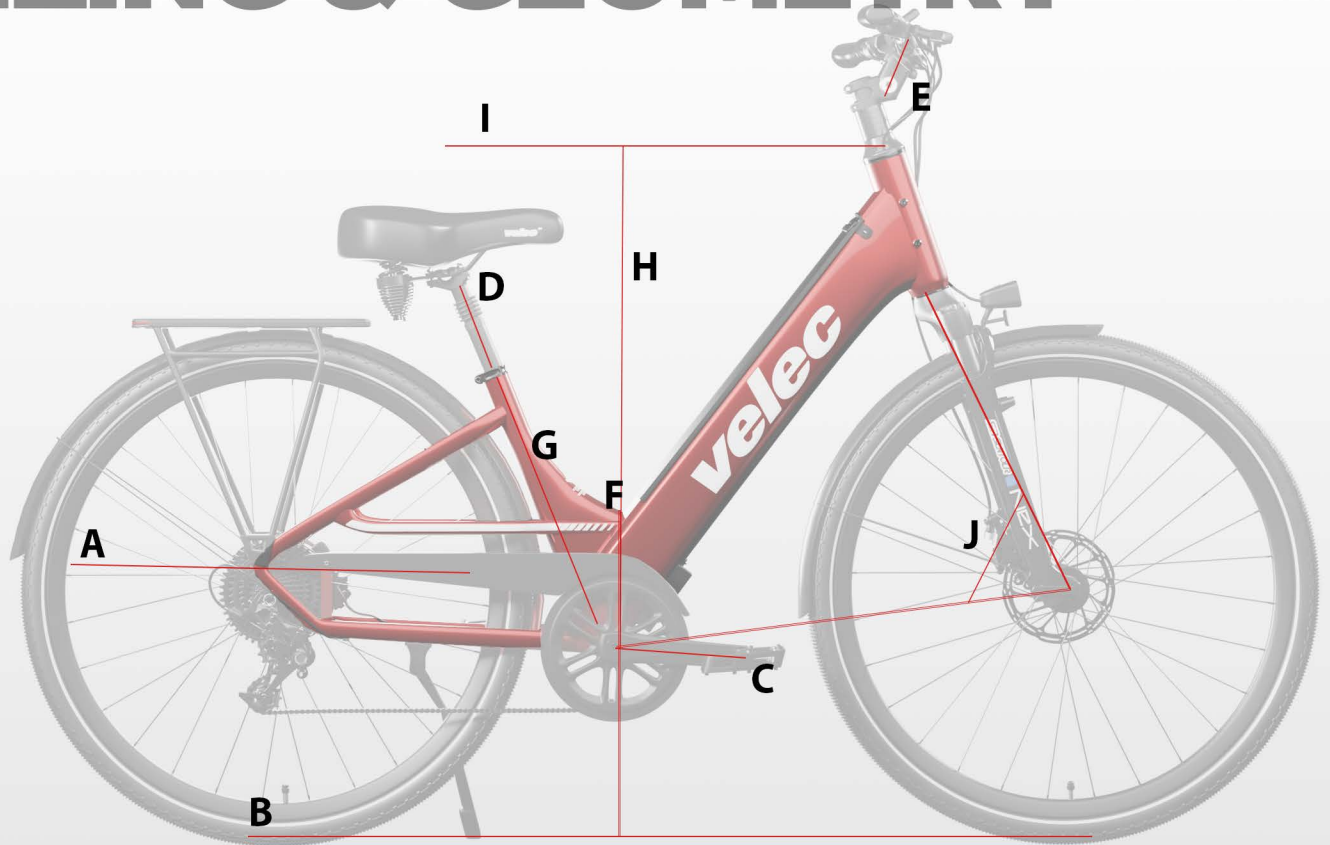

R48 & R48 PRO 2024

SIZING & GEOMETRY

R48

Small Medium Large

Recommended sizes : 5ft3 to 5ft6 5ft7 to 5ft10 5ft11 to 6ft3

		Small	Medium	Large
A	Wheel Diameter	26 inches	26 inches	26 inches
B	Wheel Base	42.16 in / 1086.16 mm	42.16 in / 1086.16 mm	42.16 in / 1086.16 mm
C	Crank Arms Length	6.69 in / 170 mm	6.69 in / 170 mm	6.69 in / 170 mm
D	Seat Post Length	13.78 in / 350 mm	13.78 in / 350 mm	13.78 in / 350 mm
E	Stem Length	2.95 in / 75 mm	4.13 in / 105 mm	4.13 in / 105 mm
F	Stand Over Height	17.75 in / 450.95 mm	17.75 in / 450.95 mm	17.75 in / 450.95 mm
G	Seat Tube Length	15.0 in / 381 mm	17.01 in / 432 mm	20.08 in / 510.03 mm
H	Stack	25.11 in / 638.36 mm	25.13 in / 638.29 mm	25.87 in / 657.12 mm
I	Top Tube Length	25.62 in / 650.8 mm	25.61 in / 650.67 mm	25.66 in / 651.73 mm
J	Head Tube Angle	70°	70°	70°