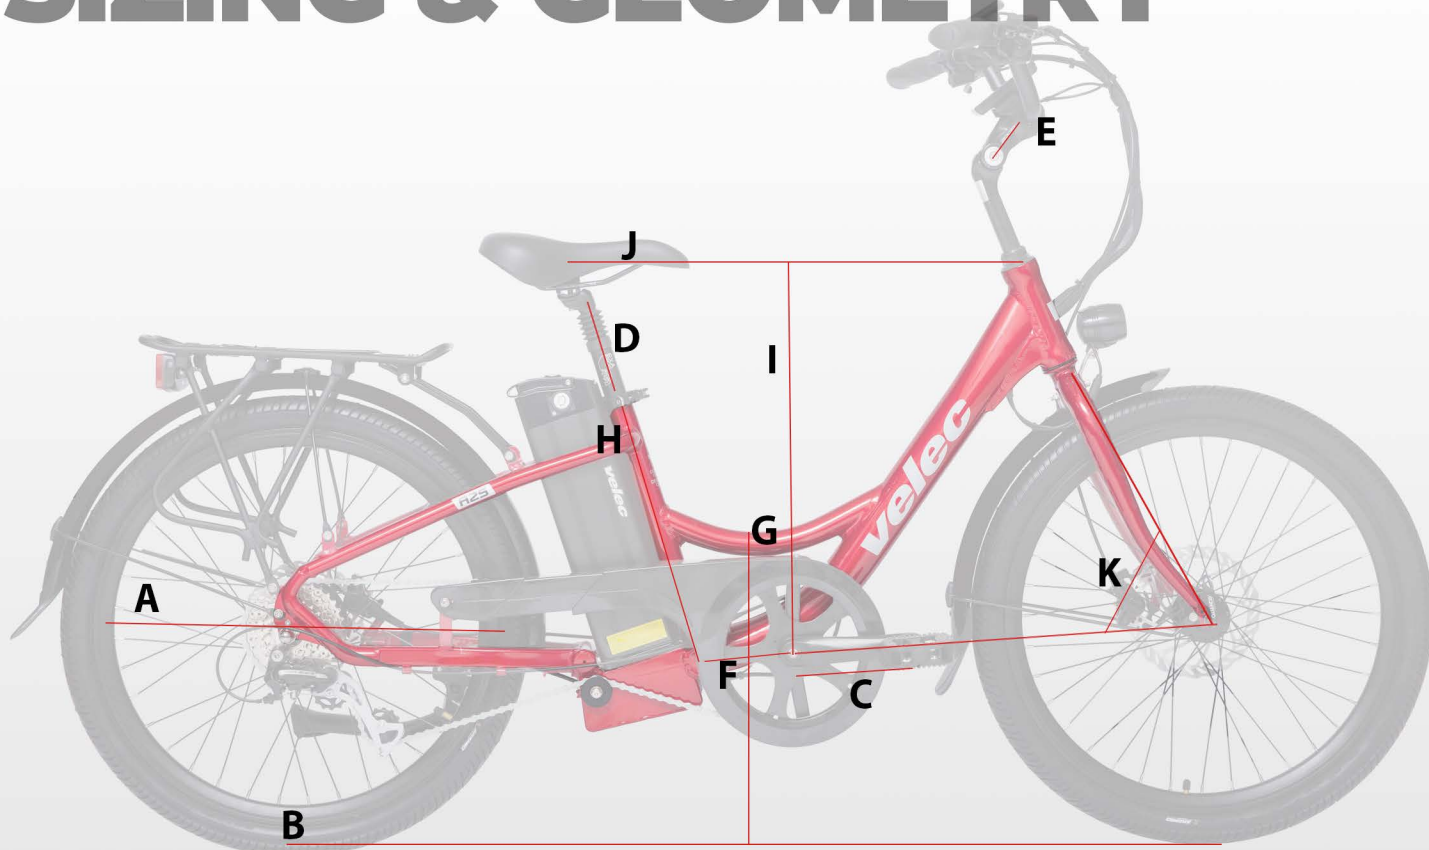

A2S 2024

SIZING & GEOMETRY

A2S : One Size For Cyclists from 4ft10 to 5ft3

A	Wheel Diameter	24 inches / 609.6 mm
B	Wheel Base	47.16 in / 1197.94 mm
C	Crank Arms Length	6.69 in / 170 mm
D	Seat Post Length	13.78 in / 350 mm
E	Stem Length	2.95 in / 75 mm
F	Crank Forward	4.56 in / 116mm
G	Stand Over Height	16.29 in / 413.96 mm
H	Seat Tube Length	13.06 in / 331.87 mm
I	Stack	19.68 in / 499.85 mm
J	Top Tube Length	23.00 in / 584.3 mm
K	Head Tube Angle	73.04°